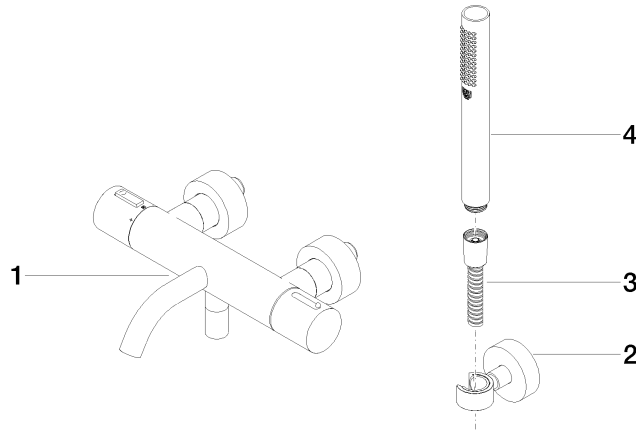

34 234 979

- spout: circular, air-enriched flow
- max. flow 16.9 l/min at 3 bar flow pressure
- Hand shower: COMPACT RAIN, max. flow rate 6.8 l/min (at 3 bar)
- complete hand shower set with anti-scale system
- rotary diverter with volume control and shut-off function
- slide-on rosettes Ø 60 mm
- 210mm projection
- 1/2" connection
- gauge 150 mm - 15 mm
- metal shower hose 1250mm with integrated anti-twist protection
- shower holder rosette Ø 57mm

34 234 979

mm [inches]

Flow rate chart

Certificates

LGA_18609.

Belgaqua_21-032-
27_5.

34 234 979

Parts for other finishes can be found here: [Brushed Platinum](#)

Spare parts list

No.	Item Number	Name	Quantity used	Delivery time
1	34 201 979-00	META Bath thermostat for wall mounting without shower set - Chrome	1	10
2	28 050 920-00	holder	1	60
3	90 30 02 072 00-00	Metal shower hose 1/2" x 3/8" x 1250 mm - Chrome	1	10
4	28 019 979-00	Hand shower - Chrome	1	2