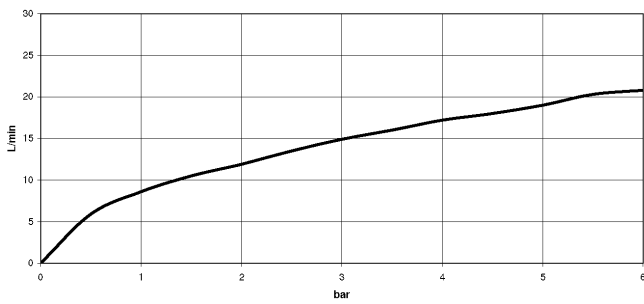

34 234 979

- spout: circular, air-enriched flow
- max. flow 16.9 l/min at 3 bar flow pressure
- Hand shower: COMPACT RAIN, max. flow rate 6.8 l/min (at 3 bar)
- complete hand shower set with anti-scale system
- rotary diverter with volume control and shut-off function
- slide-on rosettes Ø 60 mm
- 210mm projection
- 1/2" connection
- gauge 150 mm - 15 mm
- metal shower hose 1250mm with integrated anti-twist protection
- shower holder rosette Ø 57mm

34 234 979

mm [inches]

Flow rate chart

Certificates

LGA_18609.

Belgaqua_21-032-
27_5.

34 234 979

Parts for other finishes can be found here: [Brushed Platinum](#)