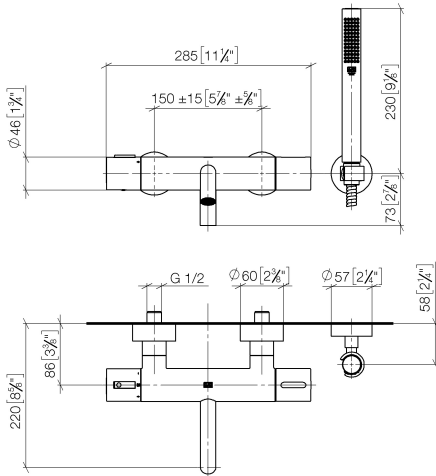

34 234 979

- spout: circular, air-enriched flow
- max. flow 16.9 l/min at 3 bar flow pressure
- Hand shower: COMPACT RAIN, max. flow rate 6.8 l/min (at 3 bar)
- complete hand shower set with anti-scale system
- rotary diverter with volume control and shut-off function
- slide-on rosettes Ø 60 mm
- 210mm projection
- 1/2" connection
- gauge 150 mm - 15 mm
- metal shower hose 1250mm with integrated anti-twist protection
- shower holder rosette Ø 57mm

Intrinsic protection against back flow.

	Chrome	34 234 979-00
	Brushed Platinum	34 234 979-06
	Dark Chrome	34 234 979-19
	Light Gold	34 234 979-26
	Brushed Light Gold	34 234 979-27
	Matte Black	34 234 979-33
	Brushed Bronze	34 234 979-42
	Brushed Champagne (22kt Gold)	34 234 979-46
	Champagne (22kt Gold)	34 234 979-47
	Brushed Chrome	34 234 979-93
	Brushed Dark Platinum	34 234 979-99

34 234 979

mm [inches]

Flow rate chart

Certificates

LGA_18609.

Belgaqua_21-032-
27_5.

34 234 979

Parts for other finishes can be found here: [Brushed Platinum](#)

Spare parts list

No.	Item Number	Name	Quantity used	Delivery time
1	34 201 979-00	META Bath thermostat for wall mounting without shower set - Chrome	1	10
2	28 050 920-00	holder	1	60
3	90 30 02 072 00-00	Metal shower hose 1/2" x 3/8" x 1250 mm - Chrome	1	10
4	28 019 979-00	Hand shower - Chrome	1	2